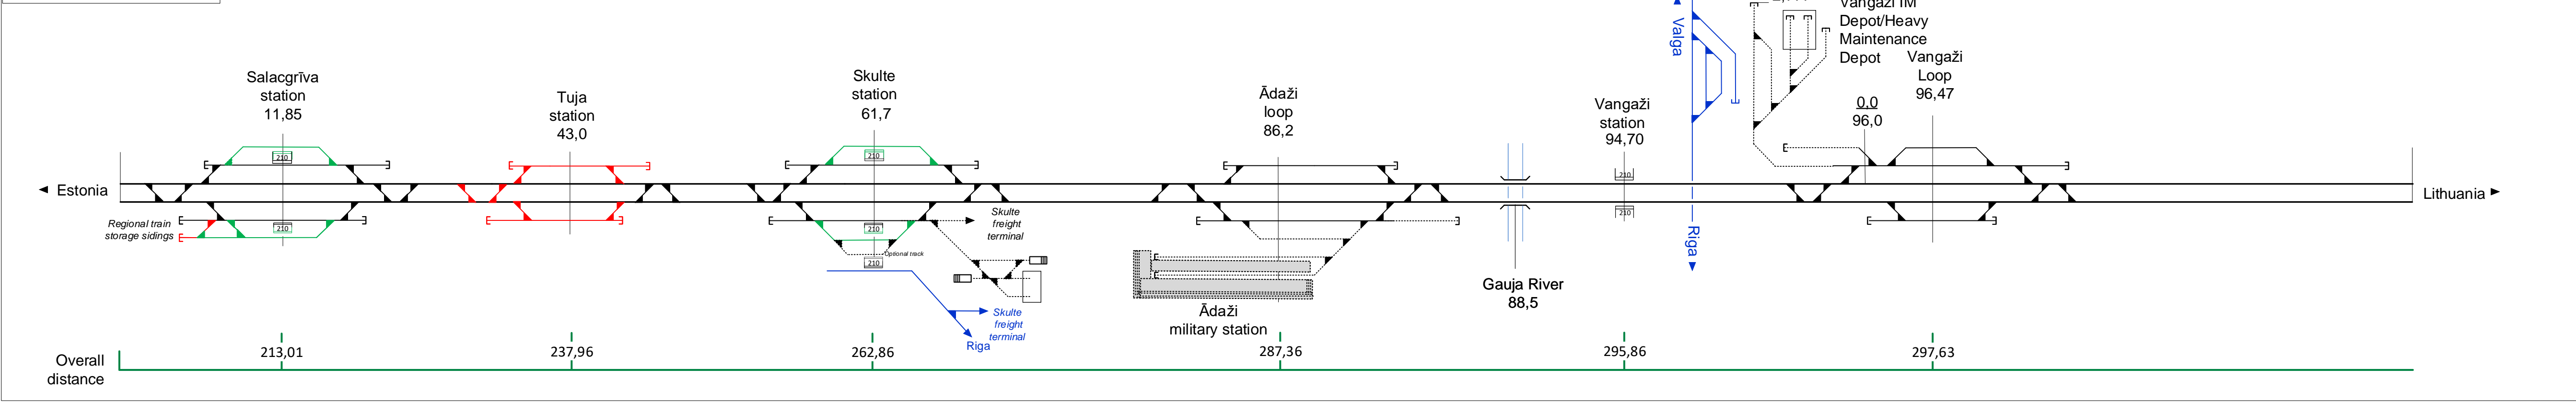

Main Track Part 1

FinEst tunnel

Legend

Muuga Freight Terminal

Main Track Part 2

Main Track Part 3

Main Track Part 4

Main Track Part 5

Riga Bypass

### Main Track Part 6

### Kaunas - Vilnius

**Poland (based on E75 project LT-PL border to Elk )**

**Poland (based on E75 project LT-PL border to Elk )**

**Poland (for informative purpose only)**