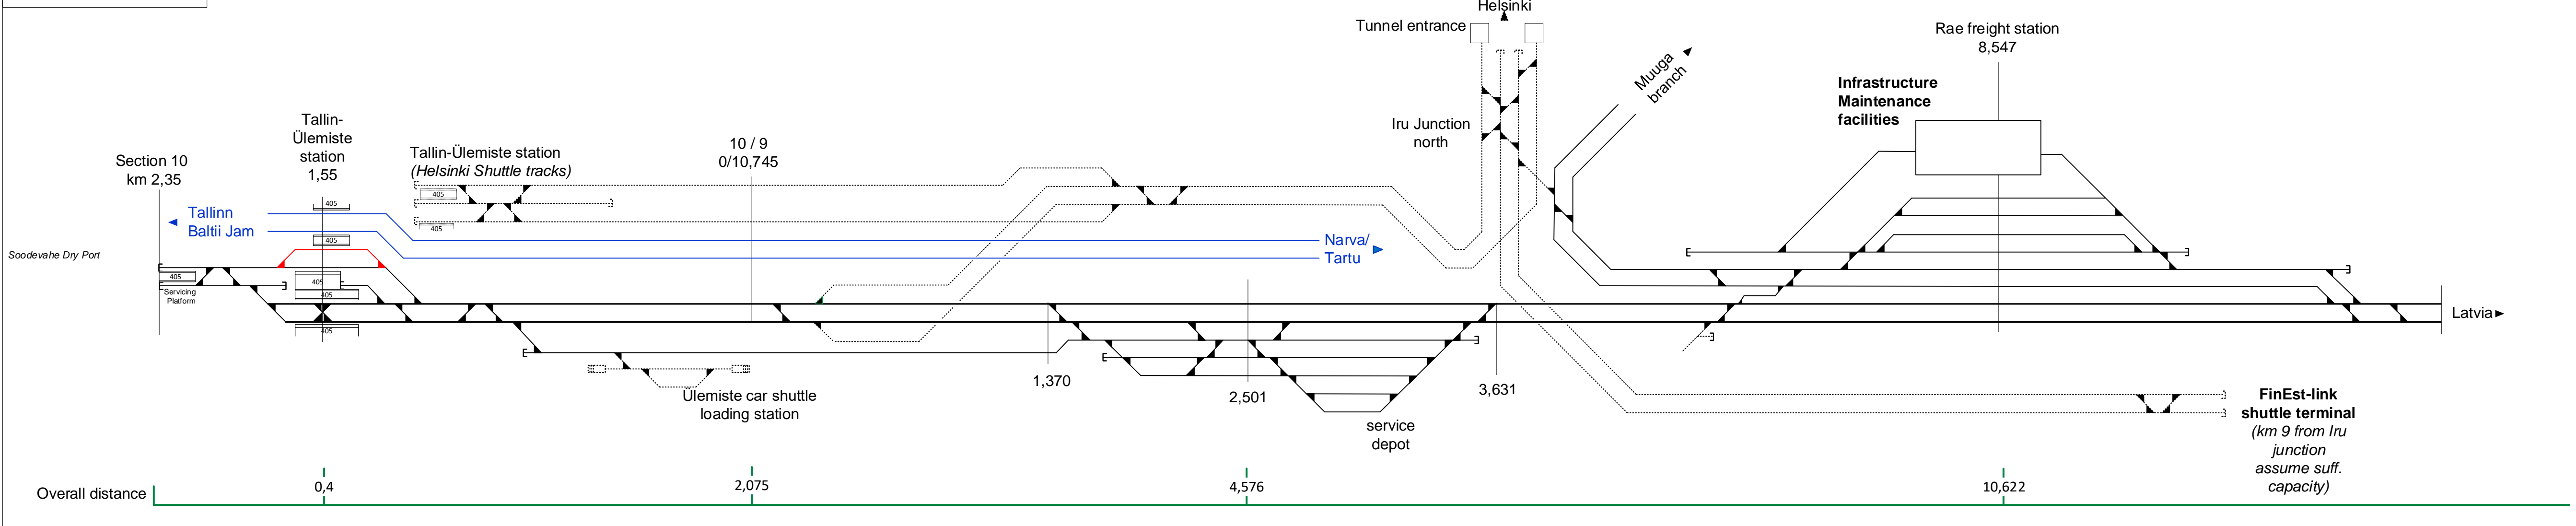

Main Track Part 1

FinEst tunnel

Legend

Muuga Freight Terminal

Main Track Part 2

Main Track Part 3

Main Track Part 4

Main Track Part 5

Riga Bypass

### Main Track Part 6

### Kaunas - Vilnius

**Poland (based on E75 project LT-PL border to Elk )**

**Poland (based on E75 project LT-PL border to Elk )**

**Poland (for informative purpose only)**