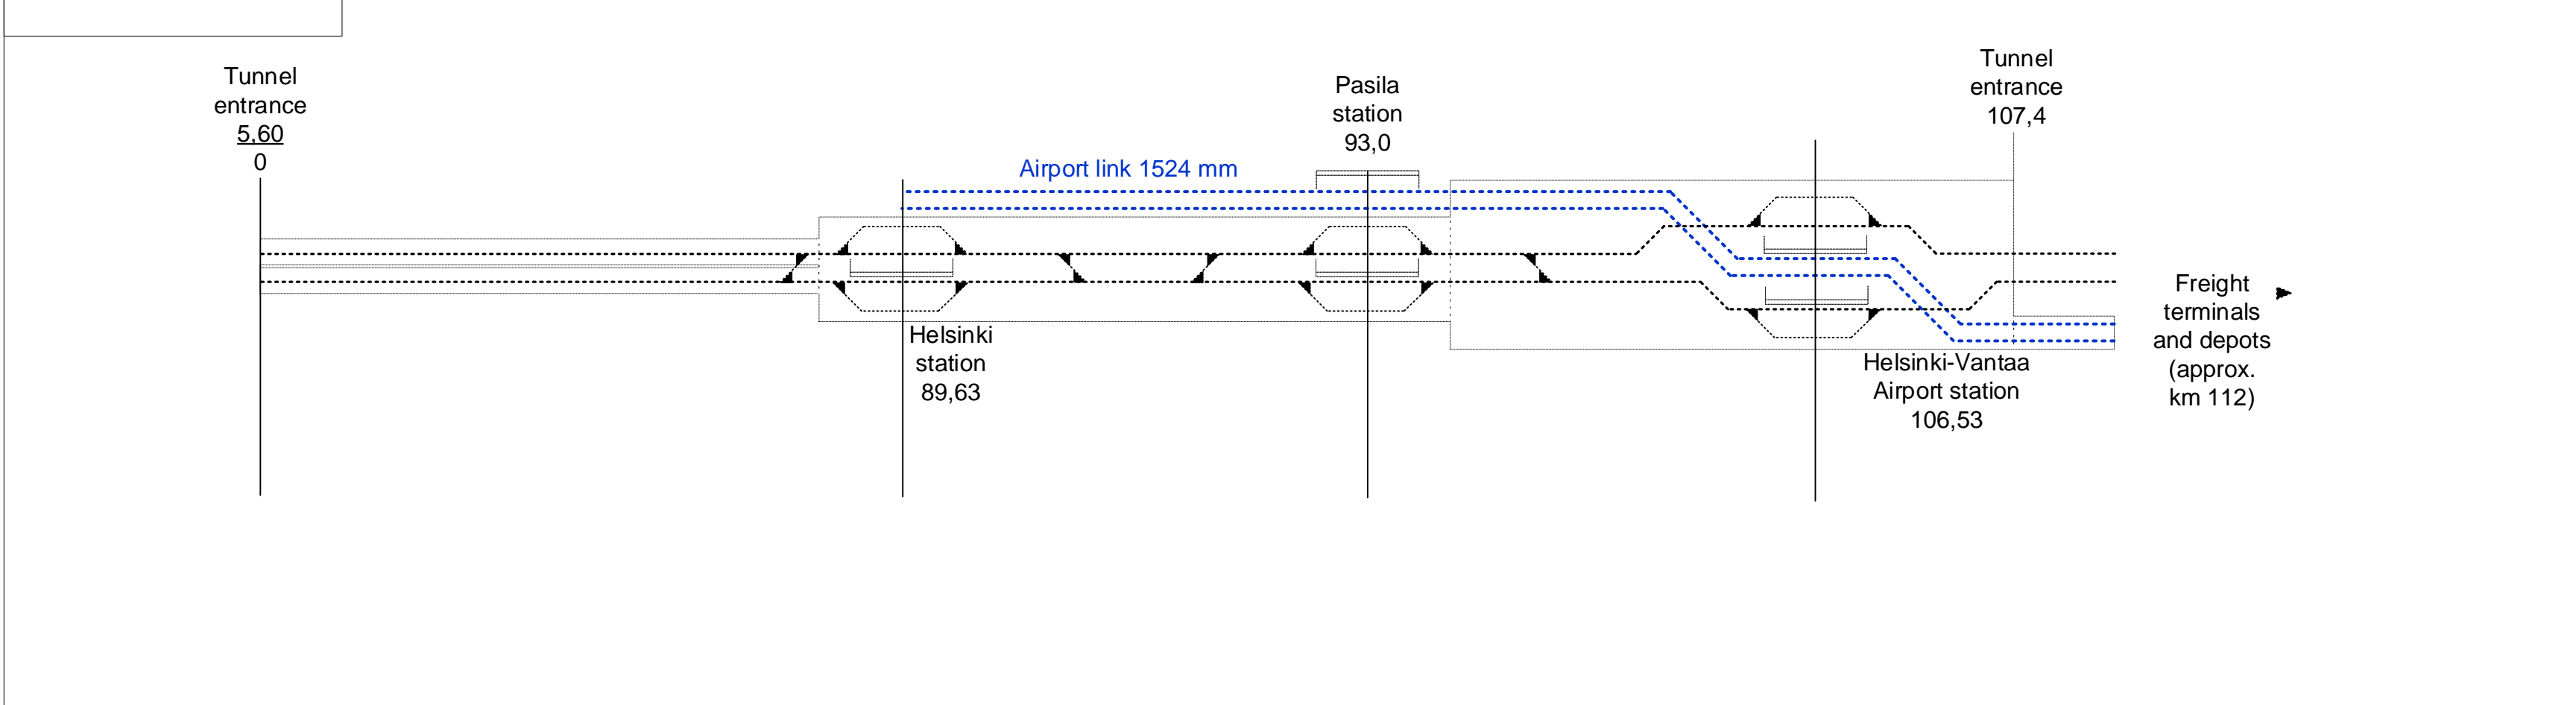

Main Track Part 1

FinEst tunnel

Legend

Muuga Freight Terminal

Main Track Part 2

Main Track Part 3

Main Track Part 4

Main Track Part 5

Riga Bypass

### Main Track Part 6

### Kaunas - Vilnius

**Poland (based on E75 project LT-PL border to Elk )**

**Poland (based on E75 project LT-PL border to Elk )**

**Poland (for informative purpose only)**