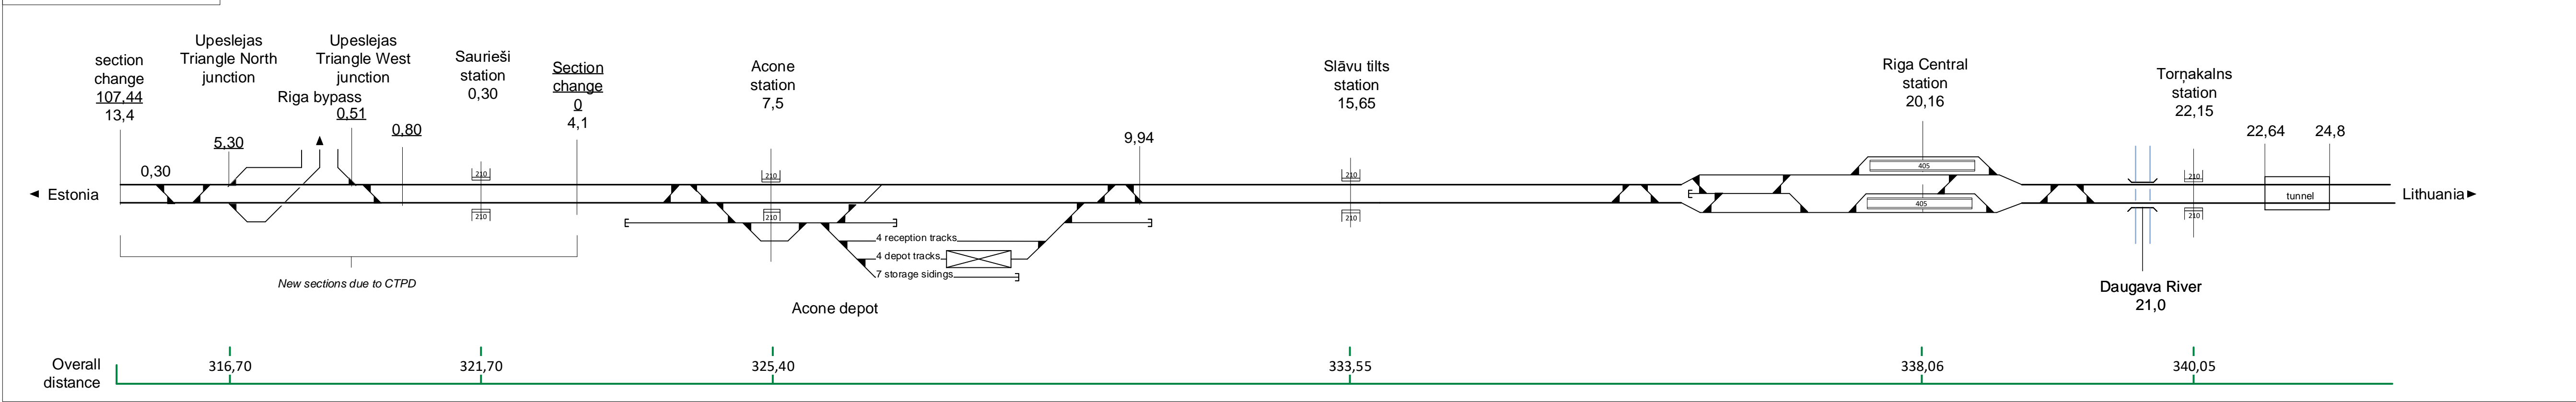

Main Track Part 1

FinEst tunnel

Legend

Muuga Freight Terminal

Main Track Part 2

Main Track Part 3

Main Track Part 4

Main Track Part 5

Riga Bypass

### Main Track Part 6

### Kaunas - Vilnius

**Poland (based on E75 project LT-PL border to Elk )**

**Poland (based on E75 project LT-PL border to Elk )**

**Poland (for informative purpose only)**