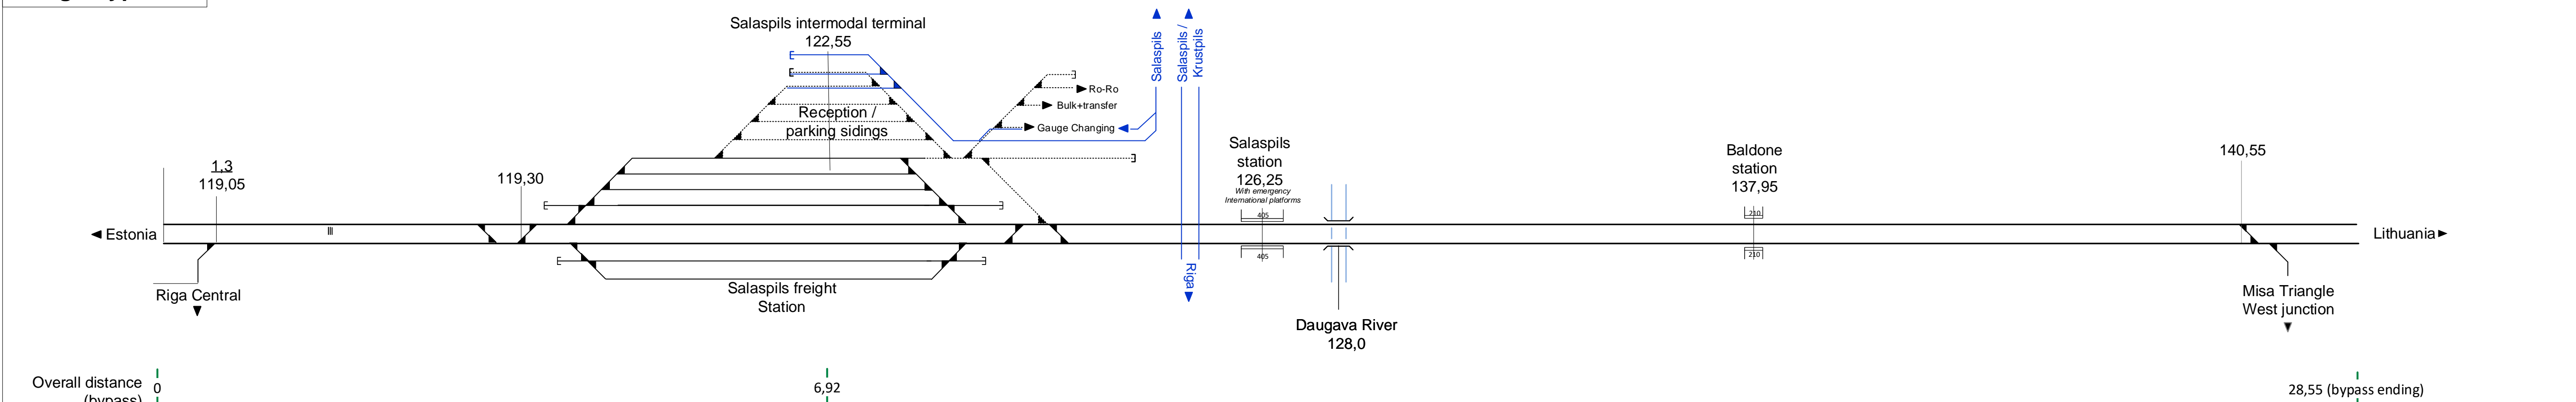

Main Track Part 1

FinEst tunnel

Legend

Muuga Freight Terminal

Main Track Part 2

Main Track Part 3

Main Track Part 4

Main Track Part 5

Riga Bypass

### Main Track Part 6

### Kaunas - Vilnius

**Poland (based on E75 project LT-PL border to Elk )**

**Poland (based on E75 project LT-PL border to Elk )**

**Poland (for informative purpose only)**