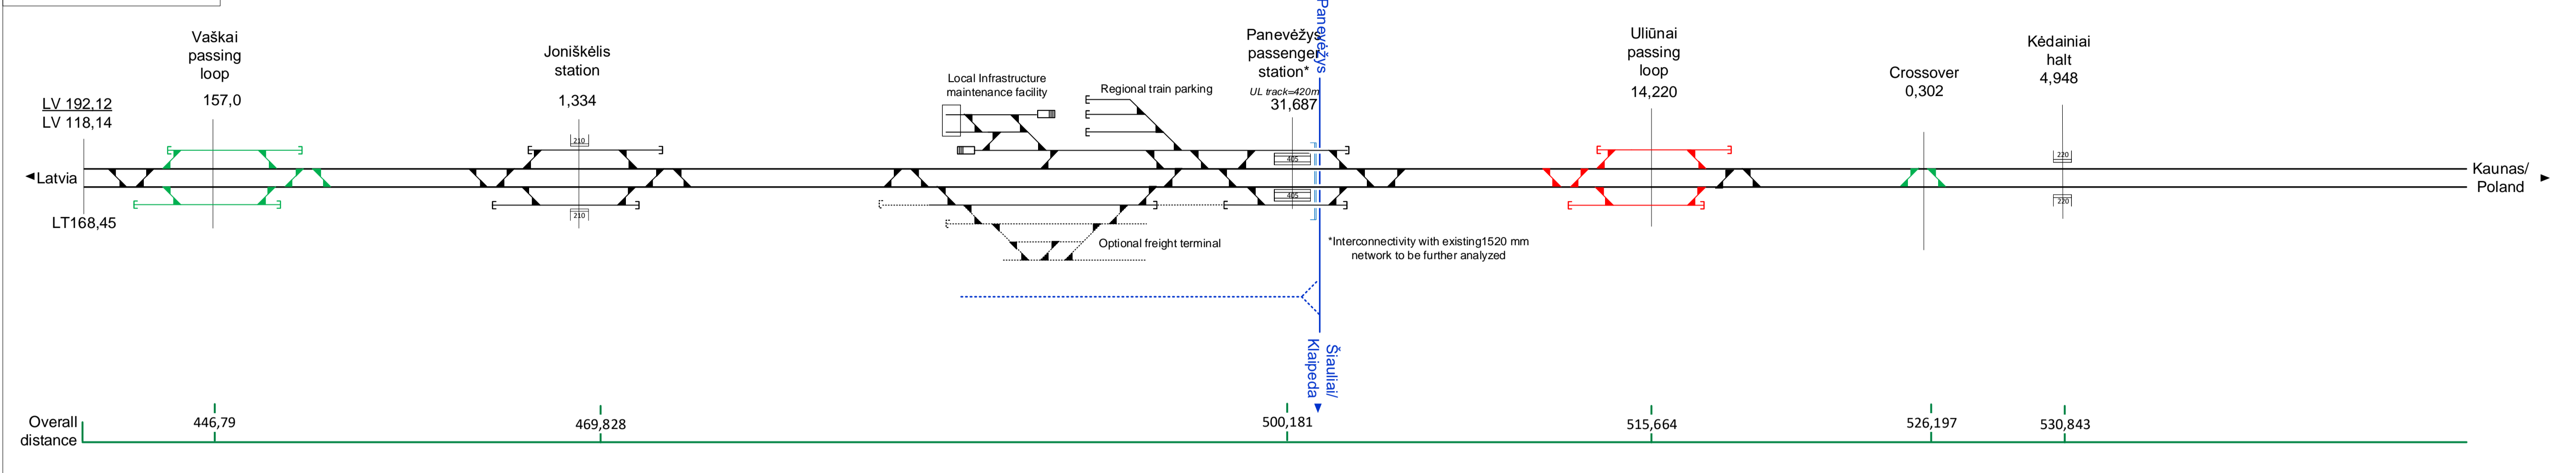

Main Track Part 7