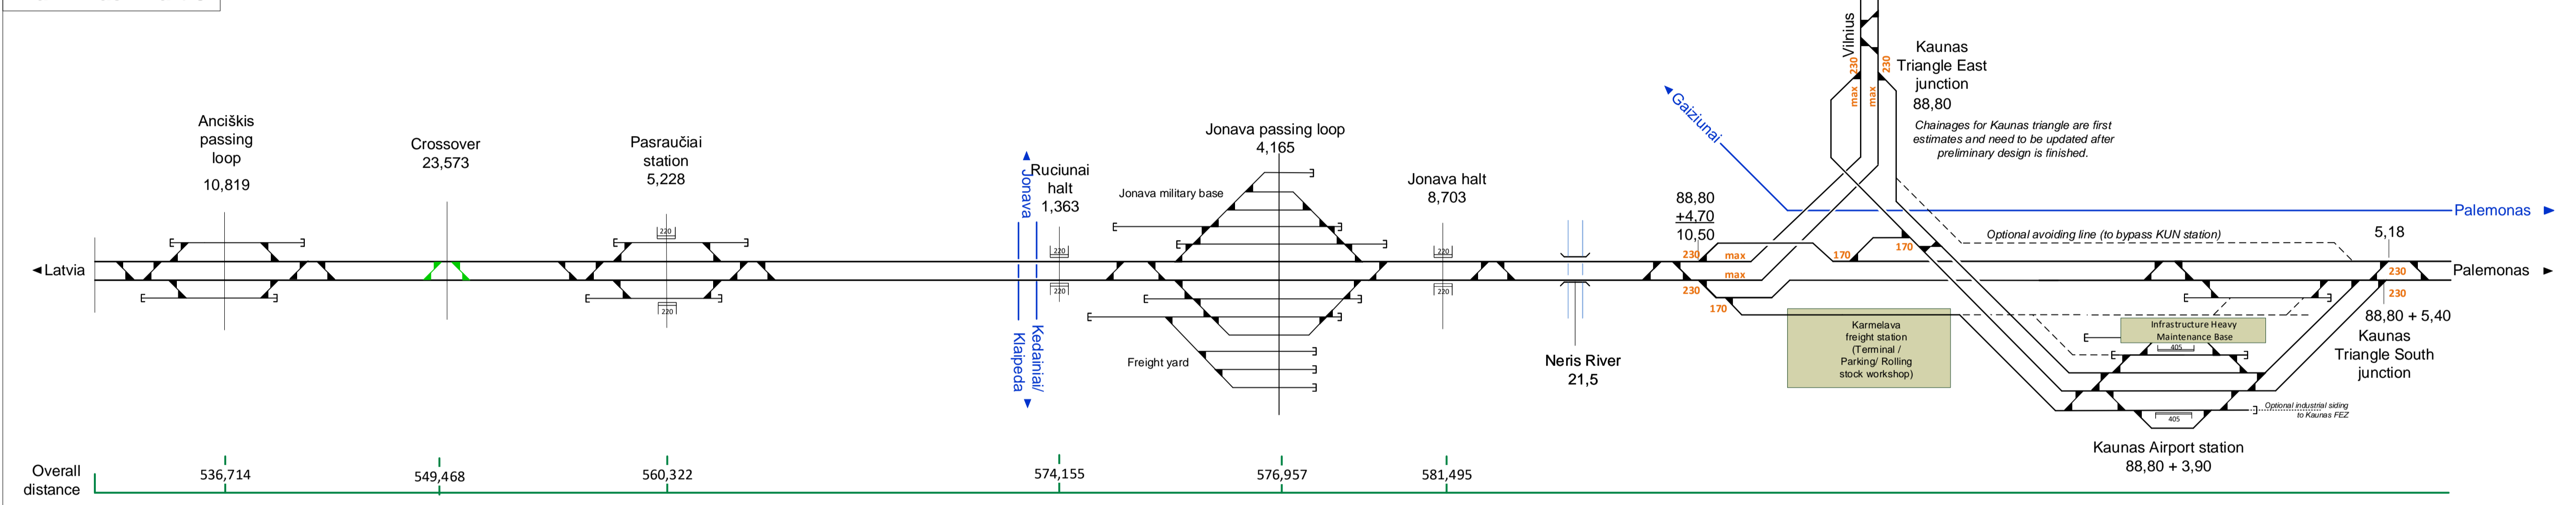

Main Track Part 8