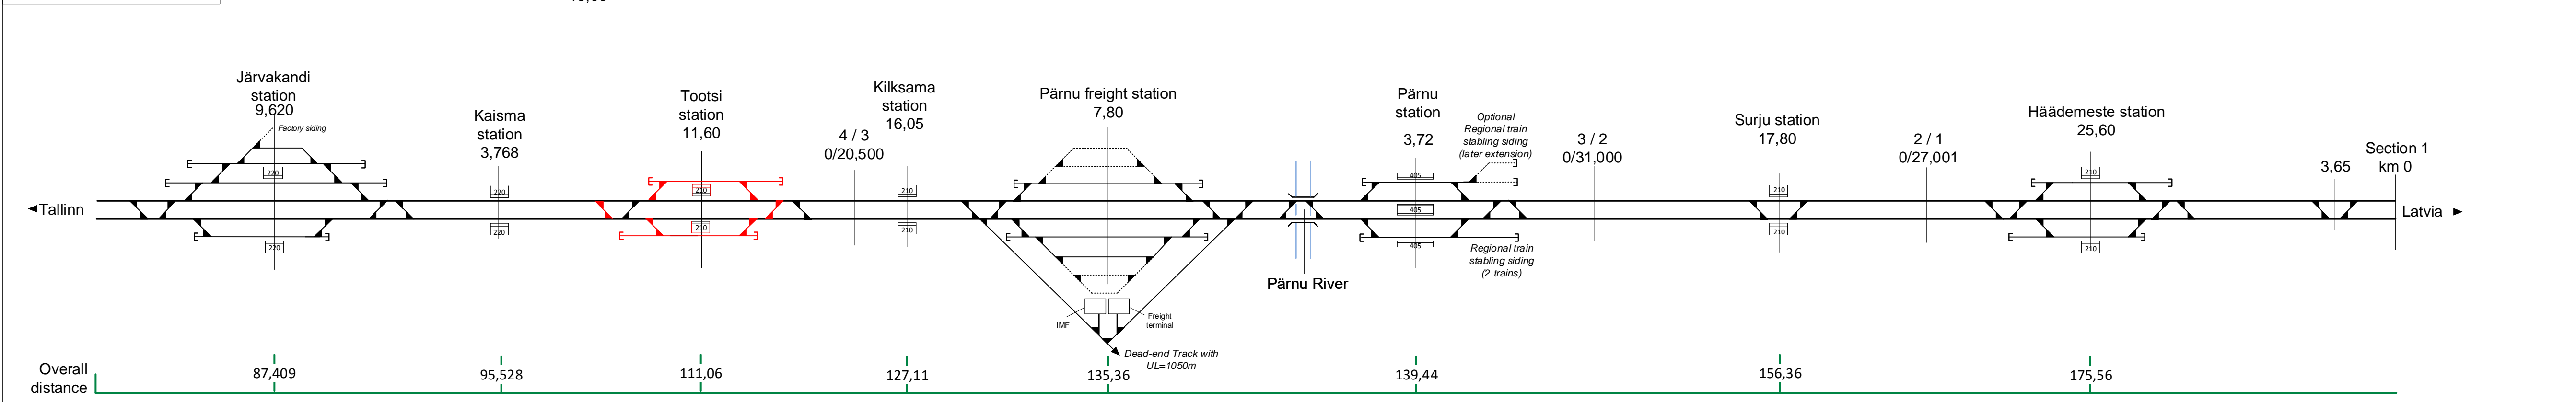

Main Track Part 1

FinEst tunnel

Legend

Muuga Freight Terminal

Main Track Part 2

Main Track Part 3

Main Track Part 4

Main Track Part 5

Riga Bypass

### Main Track Part 6

### Kaunas - Vilnius

**Poland (based on E75 project LT-PL border to Elk )**

**Poland (based on E75 project LT-PL border to Elk )**

**Poland (for informative purpose only)**