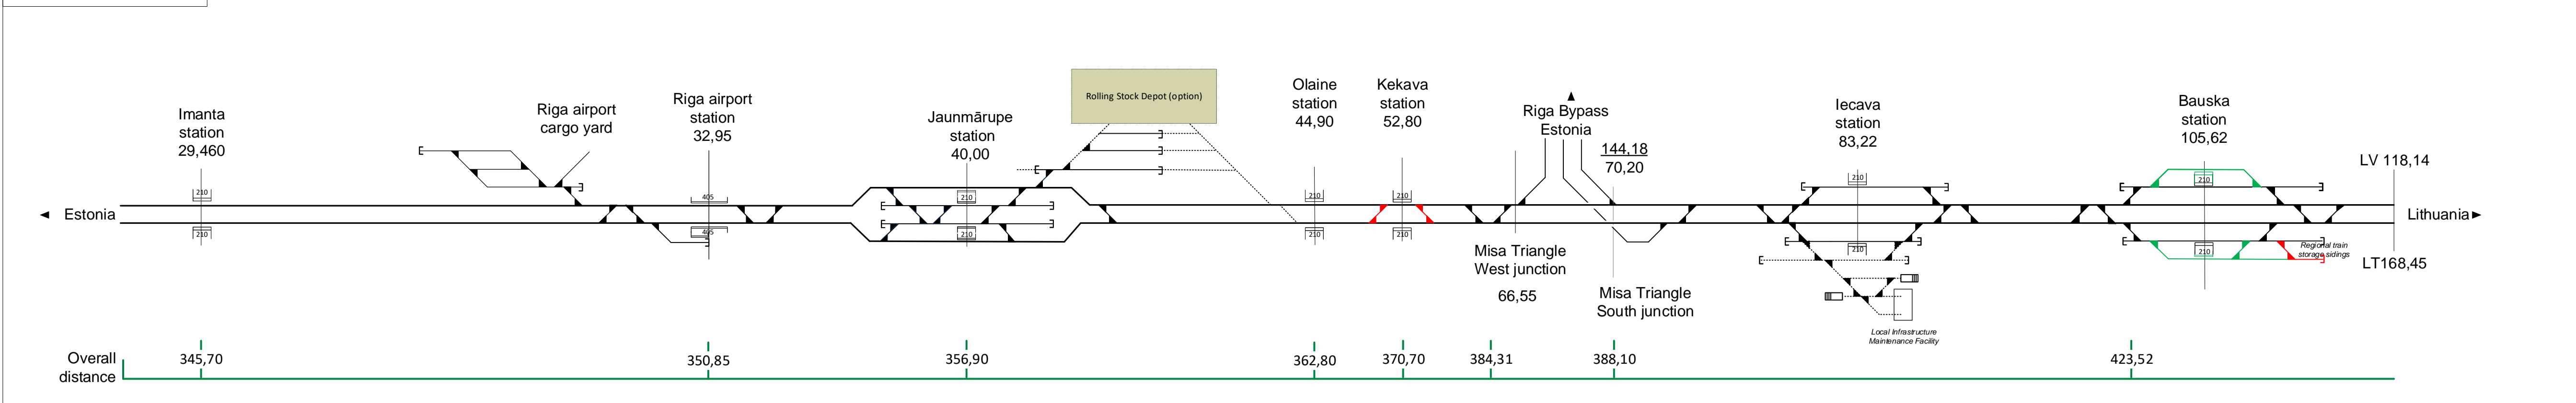

Main Track Part 1

FinEst tunnel

Legend

Muuga Freight Terminal

Main Track Part 2

Main Track Part 3

Main Track Part 4

Main Track Part 5

Riga Bypass

### Main Track Part 6

### Kaunas - Vilnius

**Poland (based on E75 project LT-PL border to Elk )**

**Poland (based on E75 project LT-PL border to Elk )**

**Poland (for informative purpose only)**