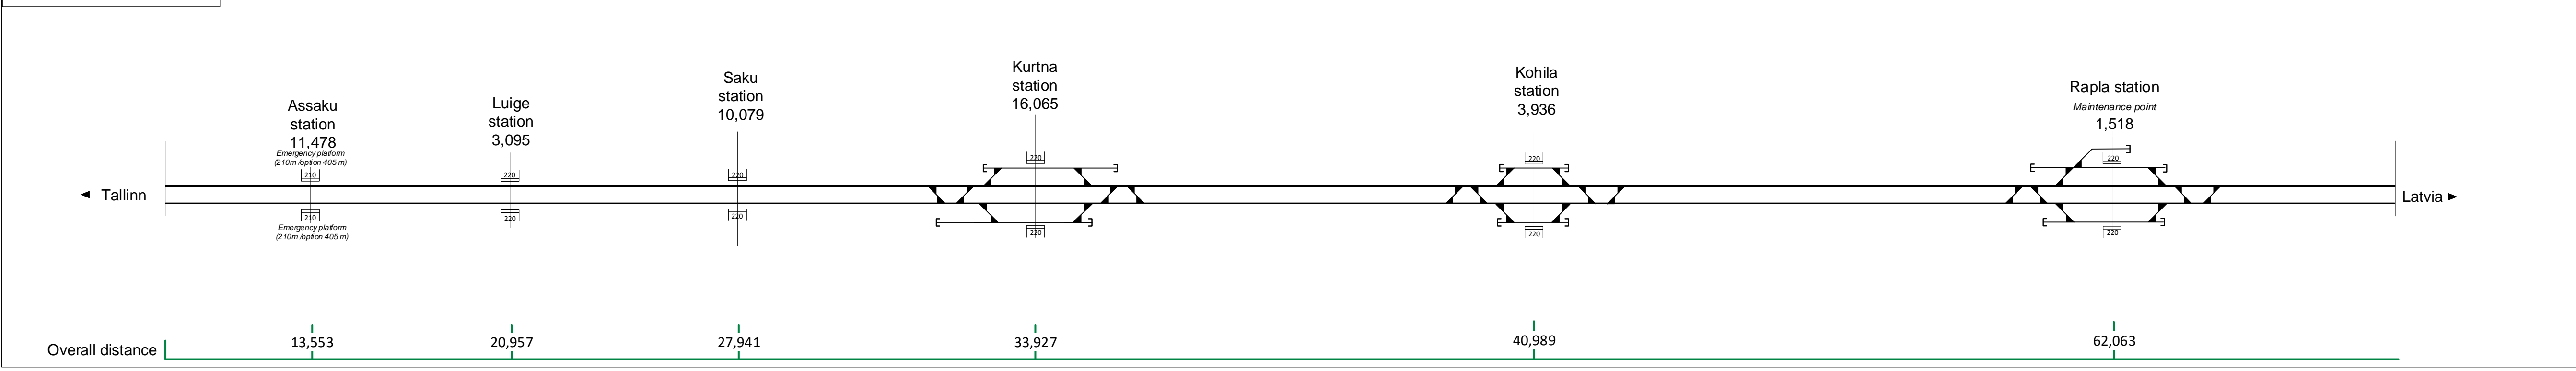

Main Track Part 1

FinEst tunnel

Legend

Muuga Freight Terminal

Main Track Part 2

Main Track Part 3

Main Track Part 4

Main Track Part 5

Riga Bypass

### Main Track Part 6

### Kaunas - Vilnius

**Poland (based on E75 project LT-PL border to Elk )**

**Poland (based on E75 project LT-PL border to Elk )**

**Poland (for informative purpose only)**