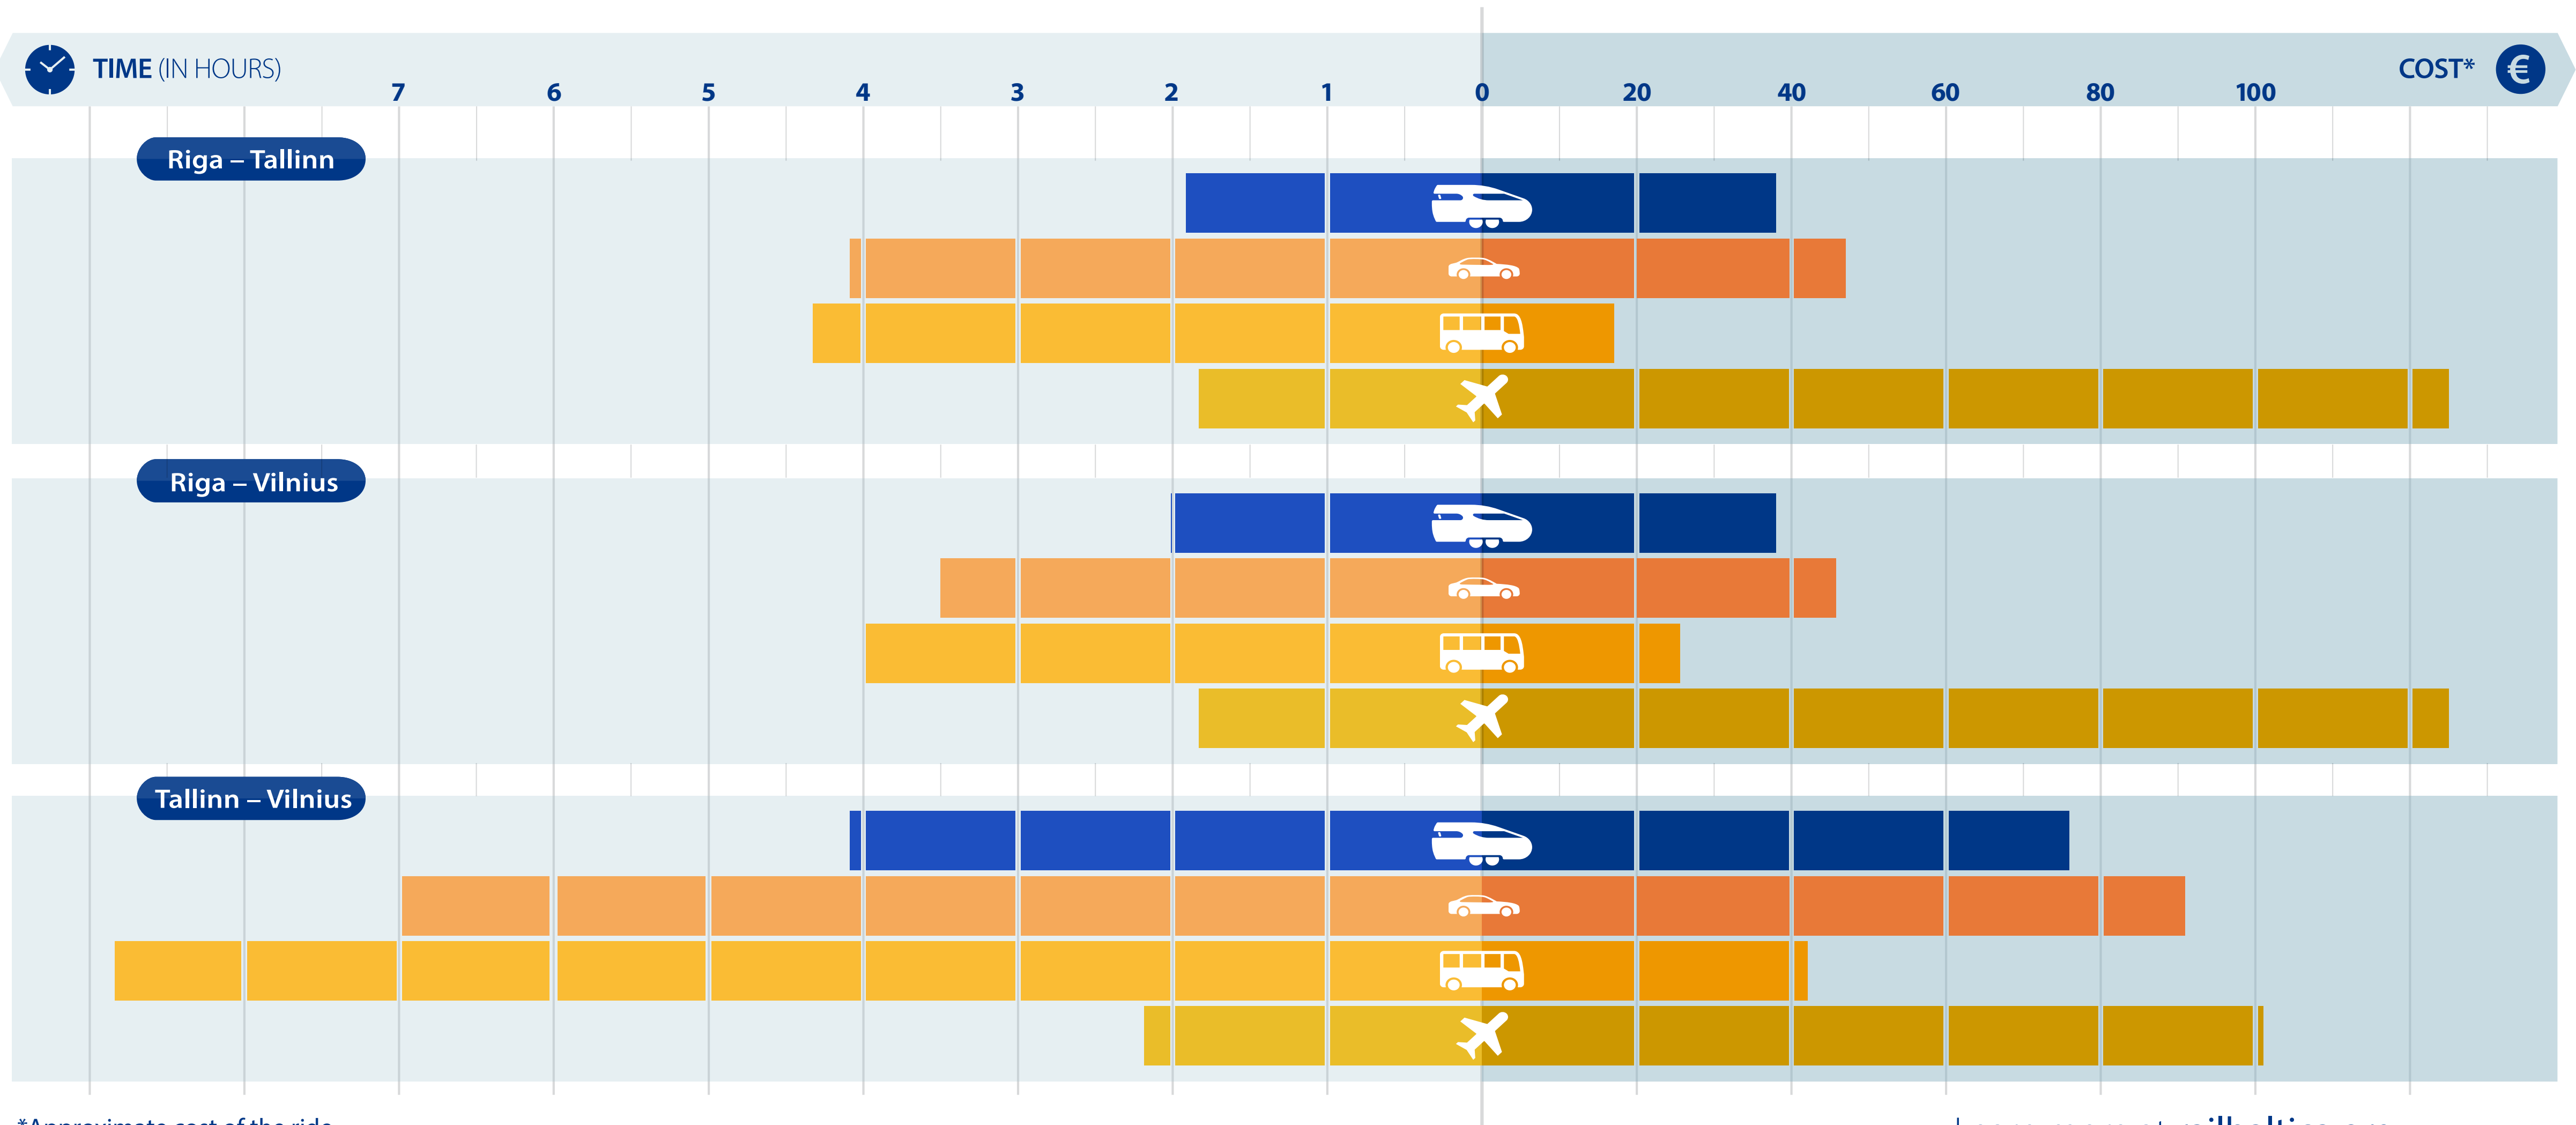

Rail Baltica TIME IS MONEY - CHOOSE THE BEST!

*Approximate cost of the ride

Source: Rail Baltica Global Project Cost - Benefit Analysis (2017)

Learn more at railbaltica.org